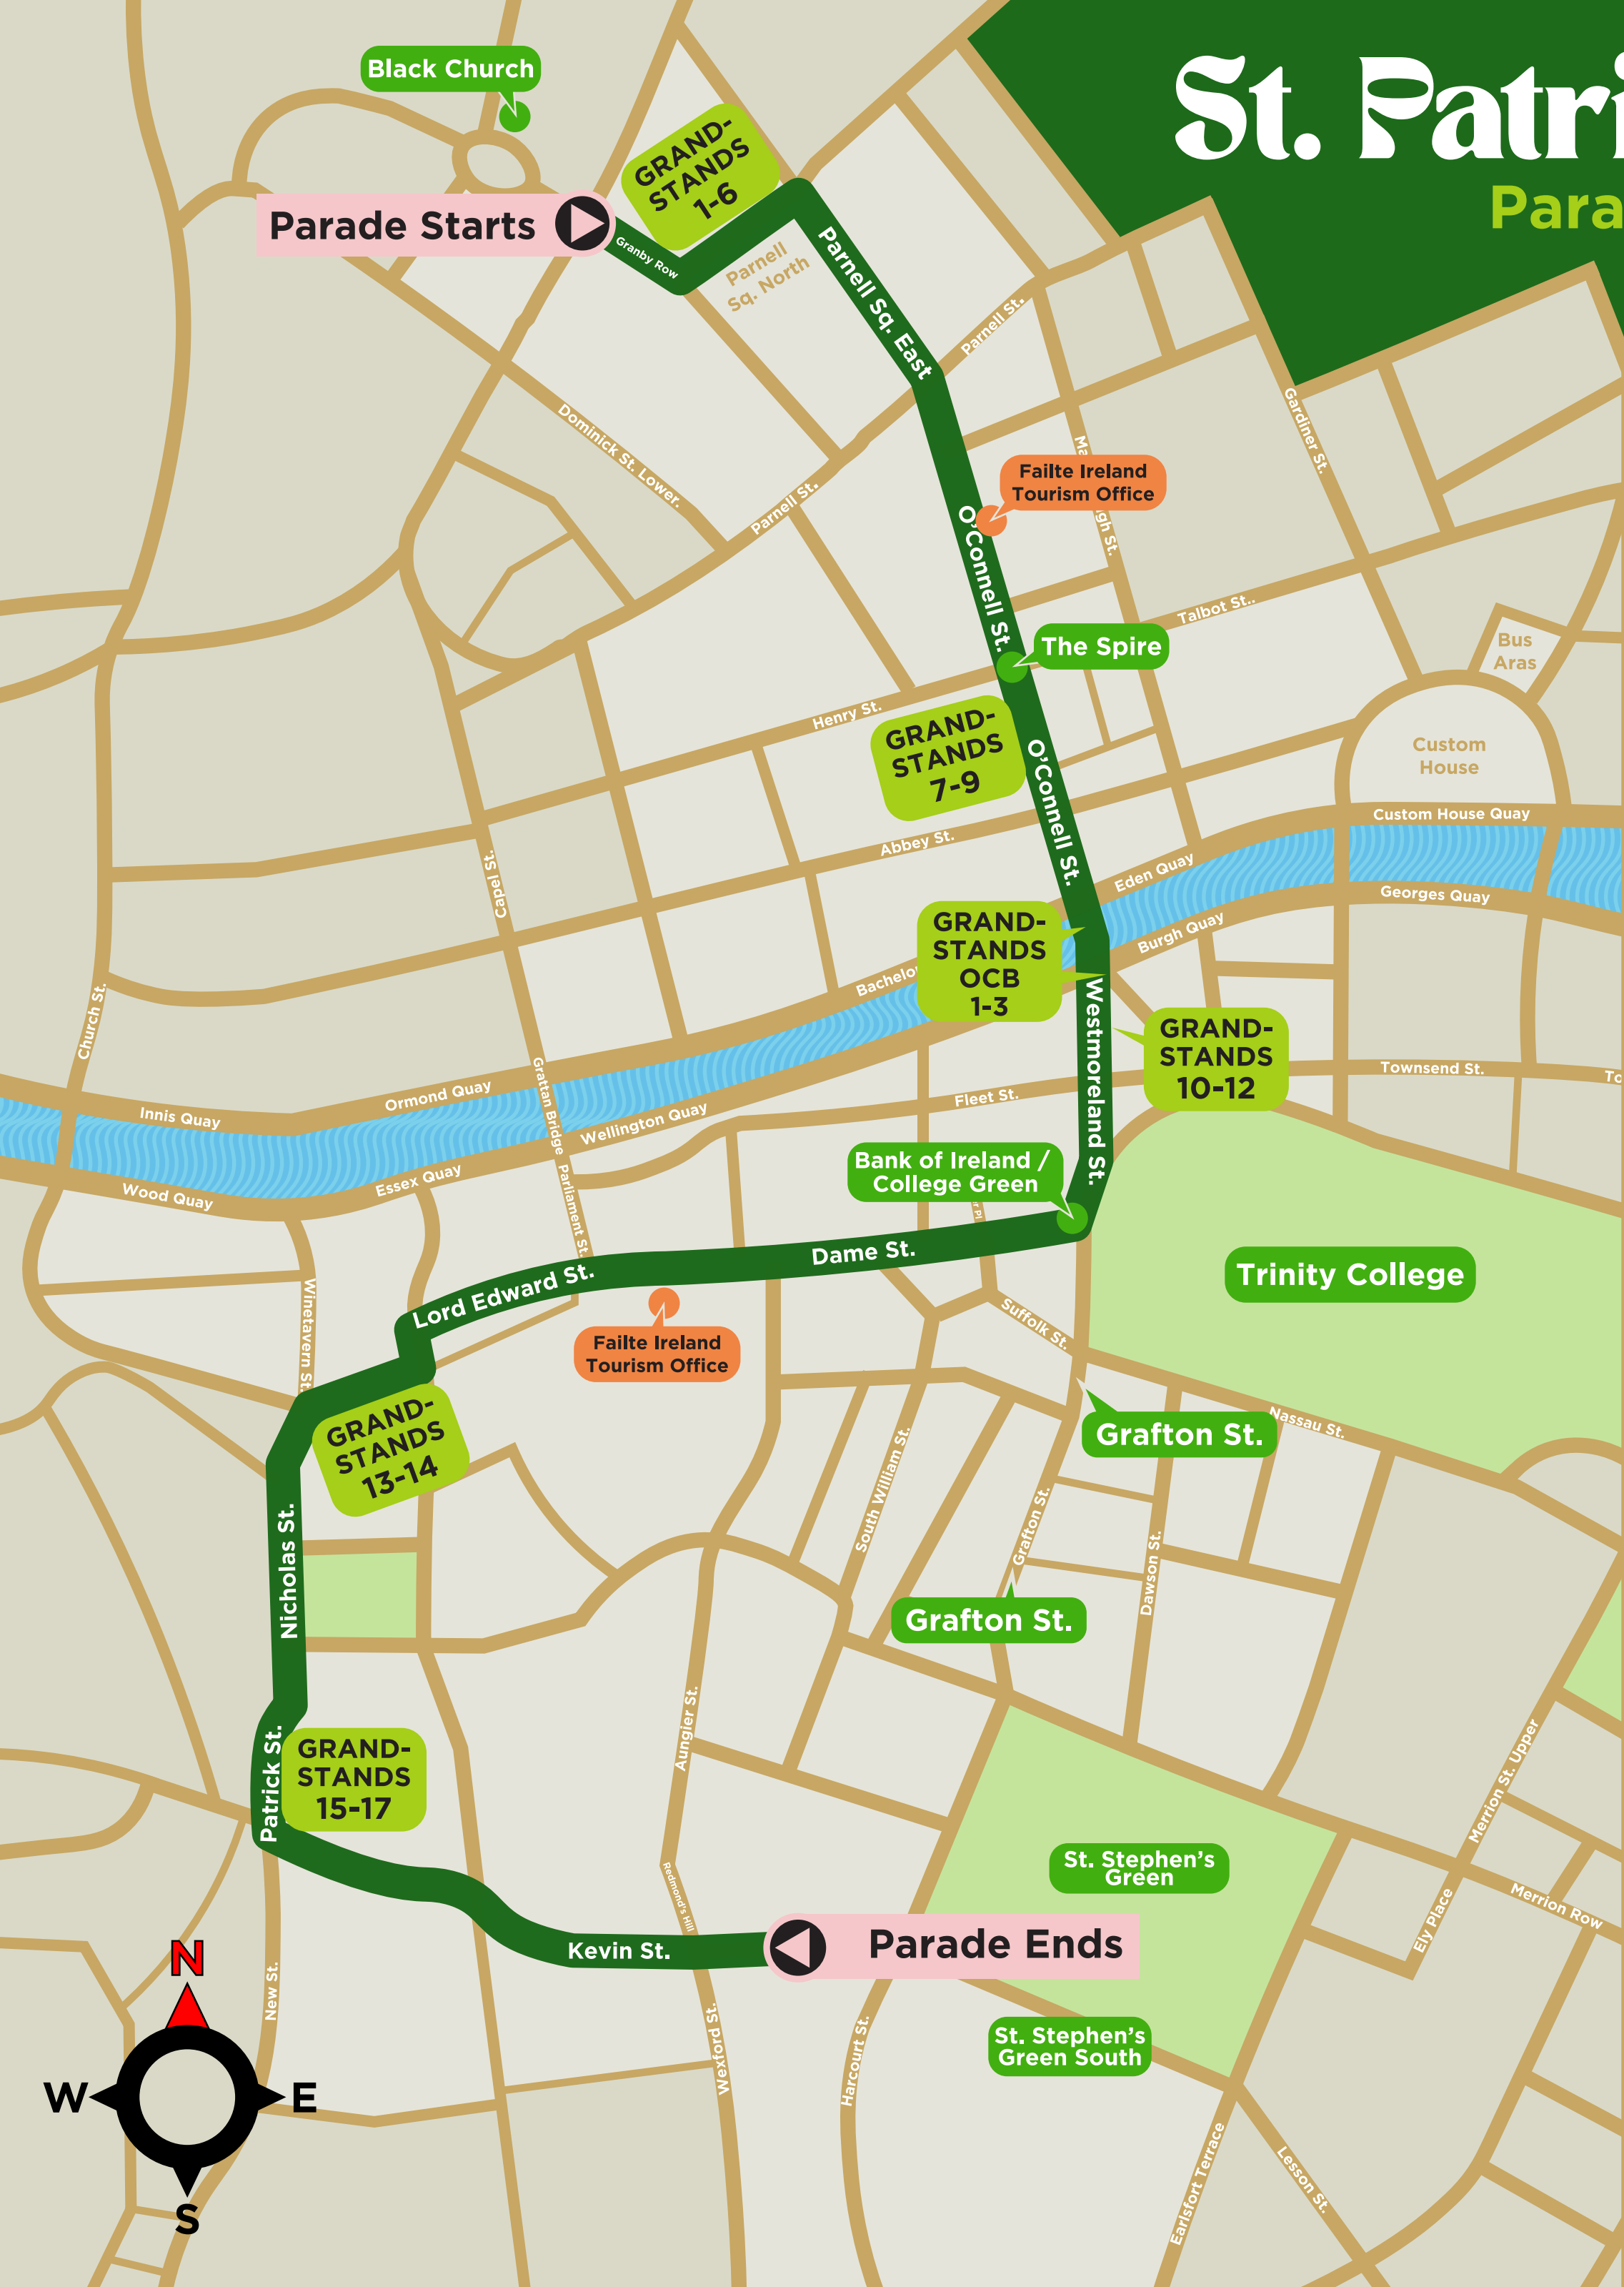

St. Patrick's Festival

Parade Route 2024

Grandstand Areas

GRAND- STANDS 1-6	Parnell Square North Nearby Landmark, Hugh Lane Gallery
GRAND- STANDS 7-9	G.P.O. Nearby Landmark, G.P.O O'Connell St.
GRAND- STANDS OCB 1-3	O'Connell Bridge Grandstands 1-3
GRAND- STANDS 10-12	Westmoreland Street Nearby Landmark, The College Green Hotel
GRAND- STANDS 13-14	Christchurch Cathedral
GRAND- STANDS 15-17	St. Patrick's Cathedral

Map Key

	Dublin City Landmarks
	Failte Ireland Tourism Office
	Parade Route